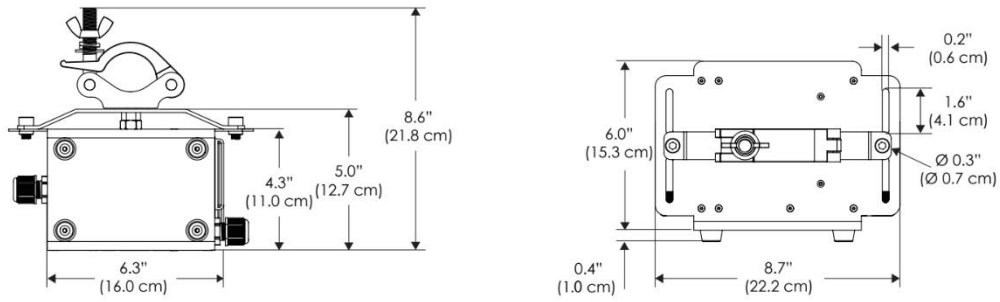

PSX DMX

AC Input Voltage

100240 100-240 AC
100277 100-277 AC
100277IP 100-277 IP67 PSU

Plug

US Type B
EU Type C
UK Type G
AU Type I

SPECIFICATIONS

Beam Angle	30°
Spectrum Type	AMZ : Plant Flourish & Growth
	TLB : Coral Health & Growth
Control	Intensity (0% - 100%), CCT
LED Source	DiCon Dense Matrix LED
Power Draw	AMZ : 720W
	TLB : 800W
AC Input Voltage	100 - 277V AC, 60Hz
Cooling	Fan Cooled
Operating Temperature	32 - 104°F (0 - 40°C)
Fixture Weight	9.5lb (4.3kg)
Power Supply Weight	100 - 240V : 7.5lb (3.4kg)
	100 - 277V : 7.5lb (3.4kg)
	100 - 277V IP67 : 14.1lb (6.4kg)

MECHANICAL FIGURES

W2KN-CLP

W2KN-PVT

**Power Supply
-100240
-100277**

**Power Supply
-100277IP**

*All W2K models come standard with 20' DC cables and 18' AC cables.

PHOTOMETRIC DATA

AMZ

Distance		5' (~1.5 m)	8' (~2.5 m)	12' (~3.7 m)
@4000K	fc	4099	1776	803
	lux	44116	19117	8636
@6500K	fc	4167	1806	816
	lux	44849	19434	8780
Beam Diameter		Ø 2.4' (0.7m)	Ø 3.8' (1.2m)	Ø 5.7' (1.7m)

TLB

Distance		5' (~1.5 m)	8' (~2.5 m)	12' (~3.7 m)
@8000K	fc	2289	1036	448
	lux	24630	11146	4818
@14000K	fc	3276	1490	636
	lux	35261	16030	6838
Beam Diameter		Ø 2.4' (0.7m)	Ø 3.9' (1.2m)	Ø 5.7' (1.8m)