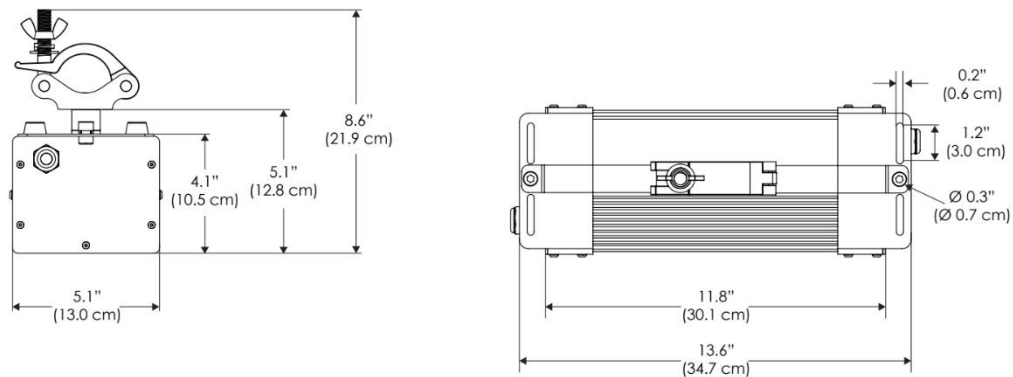

PSX DMX

AC Input Voltage

100240 100-240 AC
100277 100-277 AC
100277IP 100-277 IP67 PSU

Plug

US Type B
EU Type C
UK Type G
AU Type I

SPECIFICATIONS

Beam Angle	30°
Spectrum Type	AMZ : Plant Flourish & Growth
	TLB : Coral Health & Growth
Control	Intensity (0% - 100%), CCT
LED Source	DiCon Dense Matrix LED
Power Draw	AMZ : 720W
	TLB : 800W
AC Input Voltage	100 - 277V AC, 60Hz
Cooling	Fan Cooled
Operating Temperature	32 - 104°F (0 - 40°C)
Fixture Weight	9.5lb (4.3kg)
Power Supply Weight	100 - 240V : 7.5lb (3.4kg)
	100 - 277V : 7.5lb (3.4kg)
	100 - 277V IP67 : 14.1lb (6.4kg)

MECHANICAL FIGURES

W2KN-CLP

W2KN-PVT

**Power Supply
-100240
-100277**

**Power Supply
-100277IP**

*All W2K models come standard with 20' DC cables and 18' AC cables.

PHOTOMETRIC DATA

AMZ

Distance		5' (~1.5 m)	8' (~2.5 m)	12' (~3.7 m)
@4000K	fc	4099	1776	803
	lux	44116	19117	8636
@6500K	fc	4167	1806	816
	lux	44849	19434	8780
Beam Diameter		Ø 2.4' (0.7m)	Ø 3.8' (1.2m)	Ø 5.7' (1.7m)

TLB

Distance		5' (~1.5 m)	8' (~2.5 m)	12' (~3.7 m)
@8000K	fc	2289	1036	448
	lux	24630	11146	4818
@14000K	fc	3276	1490	636
	lux	35261	16030	6838
Beam Diameter		Ø 2.4' (0.7m)	Ø 3.9' (1.2m)	Ø 5.7' (1.8m)