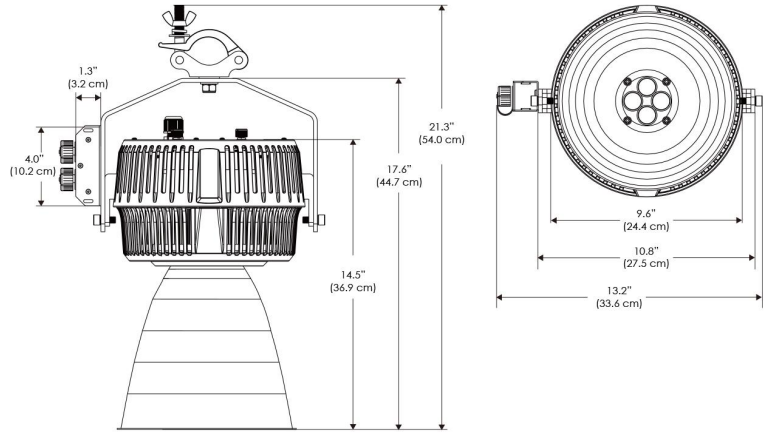

PSX DMX

AC Input Voltage

100240 100-240 AC
100277 100-277 AC
100277IP 100-277 IP67 PSU

Plug

US Type B
EU Type C
UK Type G
AU Type I

SPECIFICATIONS

Beam Angle	30°
Spectrum Type	AMZ : Plant Flourish & Growth
	TLB : Coral Health & Growth
Control	Intensity (0% - 100%), CCT
LED Source	DiCon Dense Matrix LED
Power Draw	AMZ : 720W
	TLB : 800W
AC Input Voltage	100 - 277V AC, 60Hz
Cooling	Fan Cooled
Operating Temperature	32 - 104°F (0 - 40°C)
Fixture Weight	9.5lb (4.3kg)
Power Supply Weight	100 - 240V : 7.5lb (3.4kg)
	100 - 277V : 7.5lb (3.4kg)
	100 - 277V IP67 : 14.1lb (6.4kg)

MECHANICAL FIGURES

W2KN-CLP

W2KN-PVT

**Power Supply
-100240
-100277**

**Power Supply
-100277IP**

*All W2K models come standard with 20' DC cables and 18' AC cables.

PHOTOMETRIC DATA

AMZ

Distance		5' (~1.5 m)	8' (~2.5 m)	12' (~3.7 m)
@4000K	fc	4099	1776	803
	lux	44116	19117	8636
@6500K	fc	4167	1806	816
	lux	44849	19434	8780
Beam Diameter		Ø 2.4' (0.7m)	Ø 3.8' (1.2m)	Ø 5.7' (1.7m)

TLB

Distance		5' (~1.5 m)	8' (~2.5 m)	12' (~3.7 m)
@8000K	fc	2289	1036	448
	lux	24630	11146	4818
@14000K	fc	3276	1490	636
	lux	35261	16030	6838
Beam Diameter		Ø 2.4' (0.7m)	Ø 3.9' (1.2m)	Ø 5.7' (1.8m)