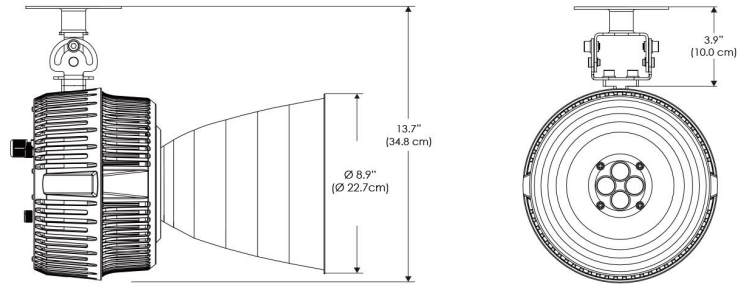

PSX DMX

AC Input Voltage

100240 100-240 AC
100277 100-277 AC
100277IP 100-277 IP67 PSU

Plug

US Type B
EU Type C
UK Type G
AU Type I

SPECIFICATIONS

Beam Angle	30°
Spectrum Type	AMZ : Plant Flourish & Growth
	TLB : Coral Health & Growth
Control	Intensity (0% - 100%), CCT
LED Source	DiCon Dense Matrix LED
Power Draw	AMZ : 720W
	TLB : 800W
AC Input Voltage	100 - 277V AC, 60Hz
Cooling	Fan Cooled
Operating Temperature	32 - 104°F (0 - 40°C)
Fixture Weight	9.5lb (4.3kg)
Power Supply Weight	100 - 240V : 7.5lb (3.4kg)
	100 - 277V : 7.5lb (3.4kg)
	100 - 277V IP67 : 14.1lb (6.4kg)

MECHANICAL FIGURES

W2KN-CLP

W2KN-PVT

**Power Supply
-100240
-100277**

**Power Supply
-100277IP**

*All W2K models come standard with 20' DC cables and 18' AC cables.

PHOTOMETRIC DATA

AMZ

Distance		5' (~1.5 m)	8' (~2.5 m)	12' (~3.7 m)
@4000K	fc	4099	1776	803
	lux	44116	19117	8636
@6500K	fc	4167	1806	816
	lux	44849	19434	8780
Beam Diameter		Ø 2.4' (0.7m)	Ø 3.8' (1.2m)	Ø 5.7' (1.7m)

TLB

Distance		5' (~1.5 m)	8' (~2.5 m)	12' (~3.7 m)
@8000K	fc	2289	1036	448
	lux	24630	11146	4818
@14000K	fc	3276	1490	636
	lux	35261	16030	6838
Beam Diameter		Ø 2.4' (0.7m)	Ø 3.9' (1.2m)	Ø 5.7' (1.8m)