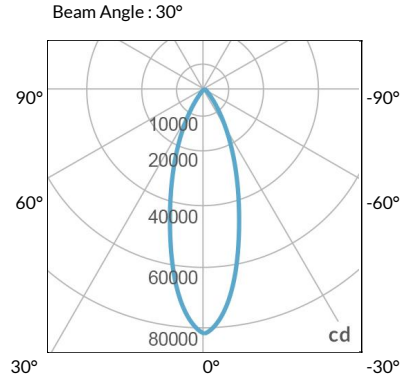

MECHANICAL FIGURES

W2KN-CLP

W2KN-PVT

**Power Supply
-100240
-100277**

**Power Supply
-100277IP**

*All W2K models come standard with 20' DC cables and 18' AC cables.

PHOTOMETRIC DATA

AMZ

Distance		5' (~1.5 m)	8' (~2.5 m)	12' (~3.7 m)
@4000K	fc	4099	1776	803
	lux	44116	19117	8636
@6500K	fc	4167	1806	816
	lux	44849	19434	8780
Beam Diameter		Ø 2.4' (0.7m)	Ø 3.8' (1.2m)	Ø 5.7' (1.7m)

TLB

Distance		5' (~1.5 m)	8' (~2.5 m)	12' (~3.7 m)
@8000K	fc	2289	1036	448
	lux	24630	11146	4818
@14000K	fc	3276	1490	636
	lux	35261	16030	6838
Beam Diameter		Ø 2.4' (0.7m)	Ø 3.9' (1.2m)	Ø 5.7' (1.8m)